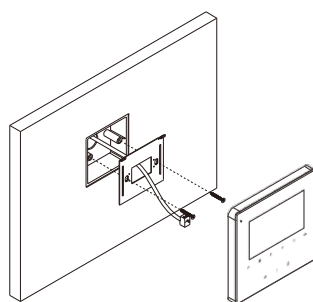

Slim & Ultra-thin design

17mm thickness only.

The slim design makes the monitor more smart and its saving room and getting more enjoyable.

Plexiglass front panel

The flat design with plexiglass front panel against scratch and makes the clean more easier and quicker.

SCHICK
HANDEL

Ron Schick
Effective-Security-Solutions / Schick-Handel ©
Max-Klinger-Strasse 2 04425 Taucha/ Germany
WEEE-Reg-Nr.:DE 611 67 645

Made in China

TEC Support unter: www.schick-handel.de

137

17

Surface Mounted

Surface mounted, super slim and thin designed stands out only 17 mm from the wall. Its magnetic mounting bracket makes the mounting more easier. Saving time and getting more...

Dimension
137x137x17

(width) x (height) x (depth) mm