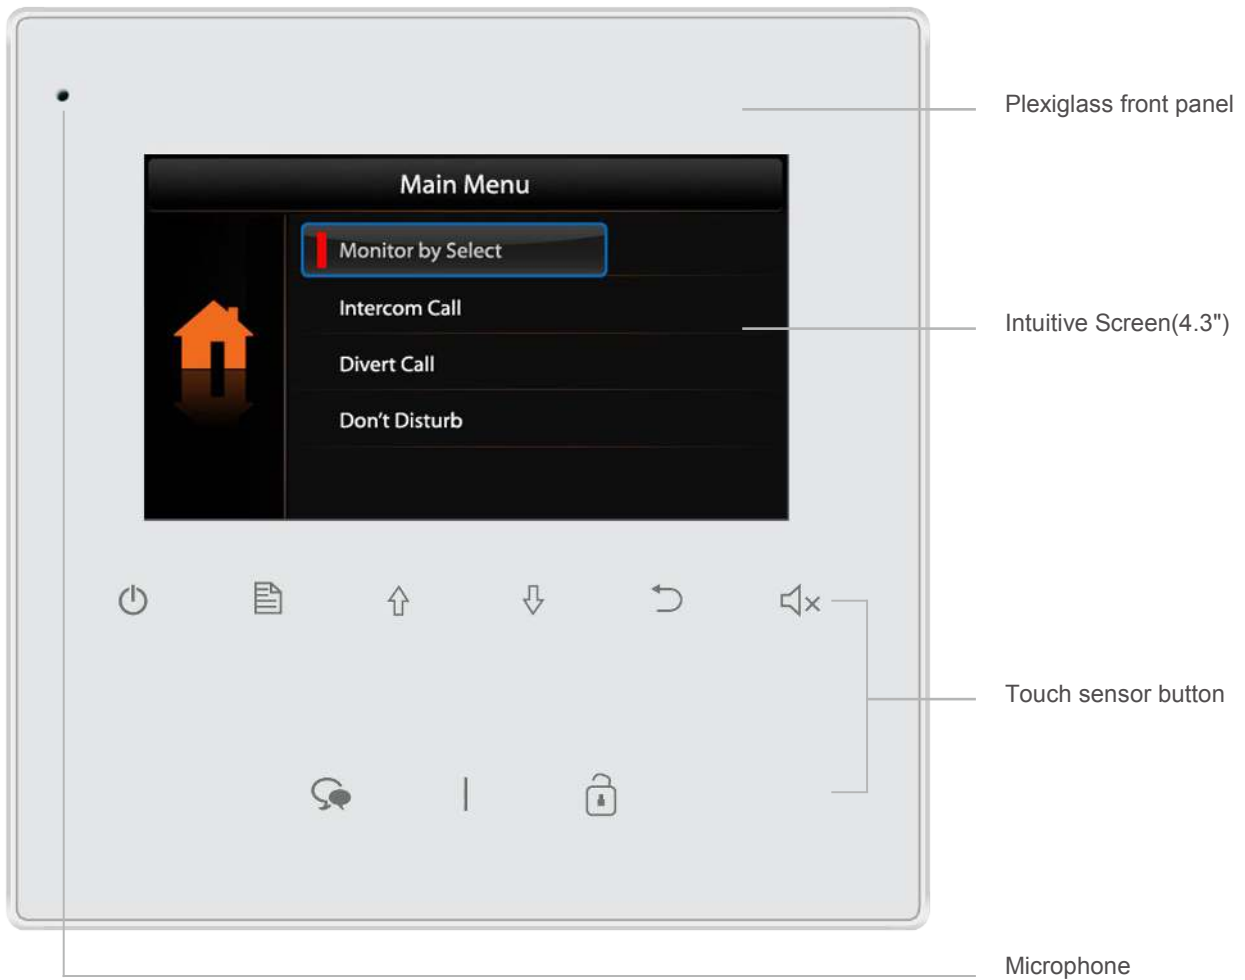

2-Draht BUS Monitor DT43

A new experience

Simple and intuitive design. Its 4.3 inch TFT screen ensures high quality performance, Thanks to its intuitive graphic menu, the user may control each of the function included in the monitor. Step by step.

Its capacitive touch buttons on the panel makes the operation more intuitive and convenient.

- Hands-free communication
- 4.3" colour TFT screen
- Magnetic bracket mounted
- Plexiglass front panel
- Touch sensor button
- Slim&ultra thin design

- ⏻ Shut off the screen
- 📄 Access to the menu
- ⬆️ Navigation button to upward
- ⬇️ Navigation button to downward
- ↶ Return to last menu
- 🔊 No disturb mode
- 🗣️ Communication with door station
- 🔒 Release the door

Slim & Ultra-thin design

17mm thickness only.

The slim design makes the monitor more smart and its saving room and getting more enjoyable.

Plexiglass front panel

The flat design with plexiglass front panel against scratch and makes the clean more easier and quicker.