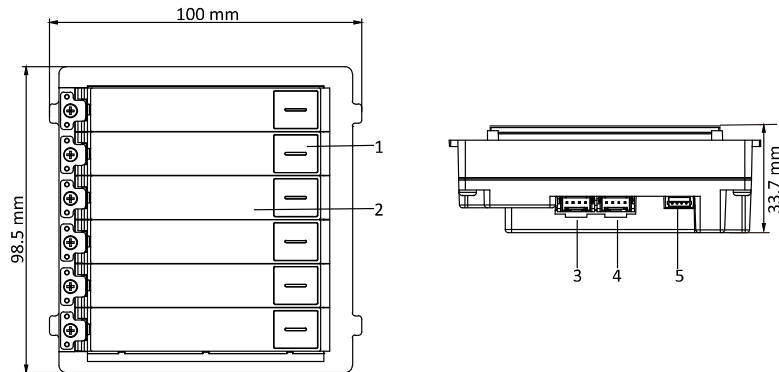

DS-KD-KK

Video Intercom Nametag Module

Key Feature

- Dial the resident at one-touch
- Backlight compensation
- Easy and extend

Available Model

DS-KD-KK

Specification

Model		DS-KD-KK
System parameters	Processor	Embedded MCU Processor
	Operation method	Physical Button
Interfaces	Module-connecting	2(1 Input, 1 Output)
	Debug	1
General	Physical button	6
	DIP Switch	8
	Power supply	Powered by DS-KD8003-IME1
	Power consumption	≤2 W
	Working temperature	-40° C to +60° C (-40° F to 140° F)
	Working humidity	10% to 95%
	IP protection level	IP65
	Installation	Flush Mounting, Surface Mounting
Dimensions (L × W × H)	98.21 mm × 100.21 mm × 33.7 mm (3.87" × 3.95" × 1.33")	

Typical Application

Appearance and Interface

No.	Description
1	Call Button
2	Name Tag
3	Module-connecting Interface(output)
4	Module-connecting Interface(input)
5	Debug

Distributed by

HIKVISION®

Headquarters