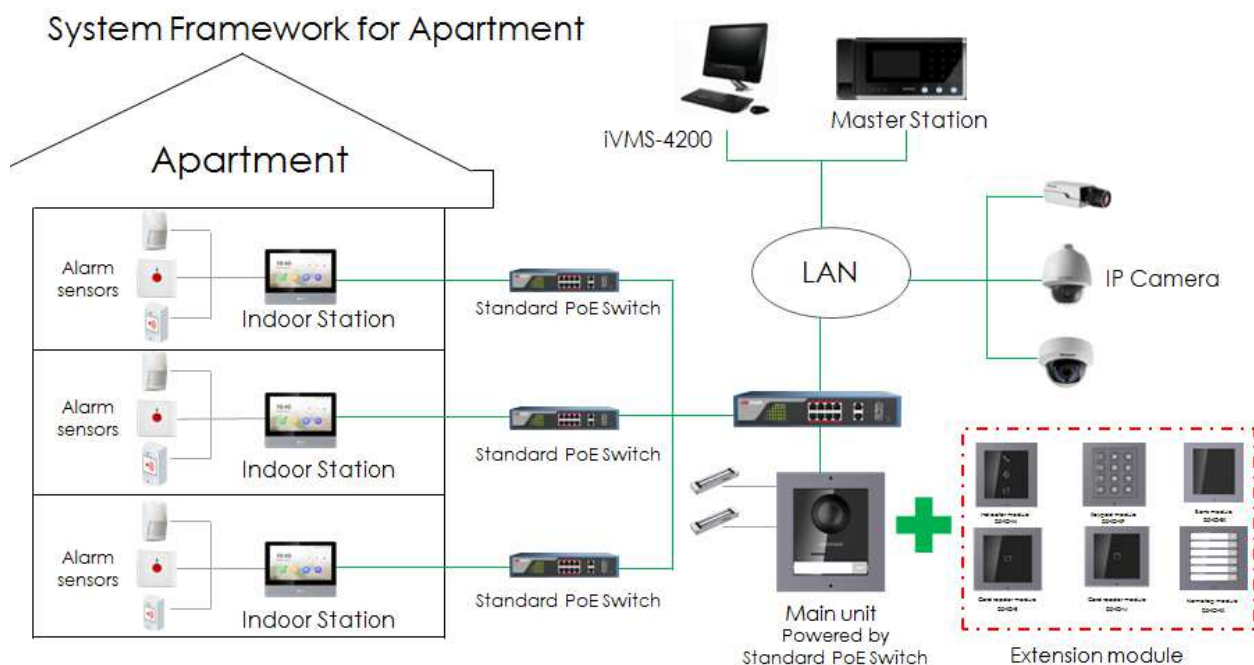

DS-KD-KK

Video Intercom Nametag Module

Key Feature

- Dial the resident at one-touch
- Backlight compensation
- Easy and extend

Available Model

DS-KD-KK

Specification

Model		DS-KD-KK
System parameters	Processor	Embedded MCU Processor
	Operation method	Physical Button
Interfaces	Module-connecting	2(1 Input, 1 Output)
	Debug	1
General	Physical button	6
	DIP Switch	8
	Power supply	Powered by DS-KD8003-IME1
	Power consumption	≤2 W
	Working temperature	-40° C to +60° C (-40° F to 140° F)
	Working humidity	10% to 95%
	IP protection level	IP65
	Installation	Flush Mounting, Surface Mounting
Dimensions (L × W × H)	98.21 mm × 100.21 mm × 33.7 mm (3.87" × 3.95" × 1.33")	

Typical Application

Appearance and Interface

No.	Description
1	Call Button
2	Name Tag
3	Module-connecting Interface(output)
4	Module-connecting Interface(input)
5	Debug

Distributed by

HIKVISION®

Headquarters