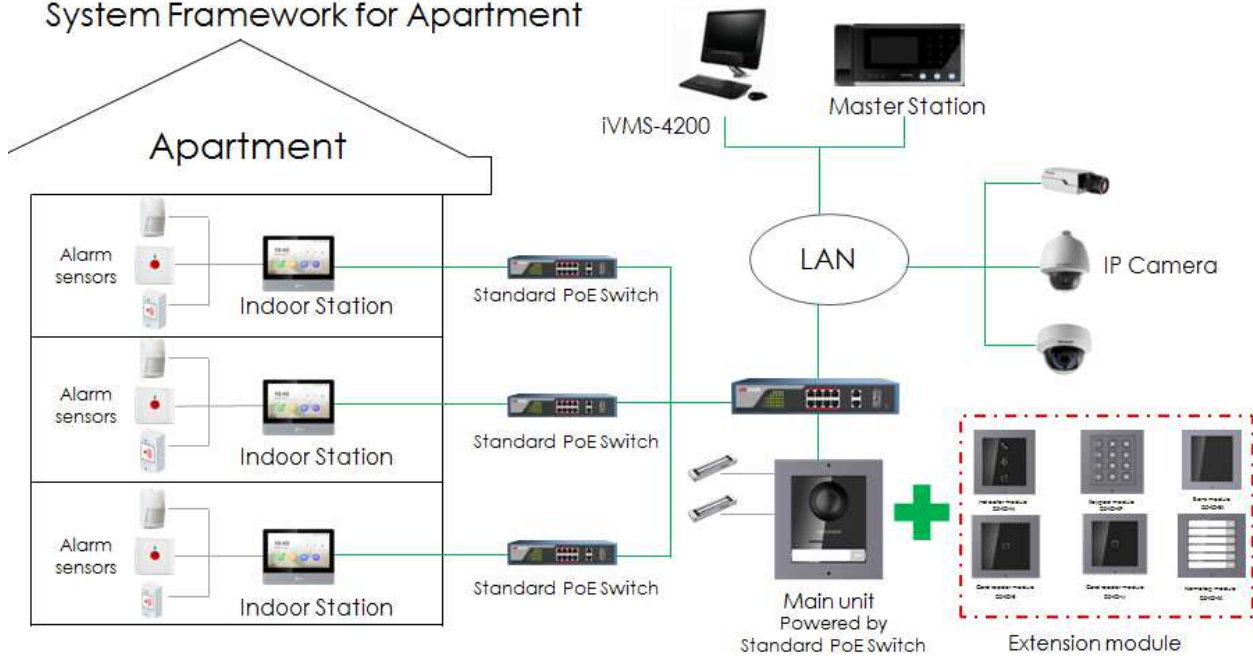

Typical Application

System Framework for Apartment