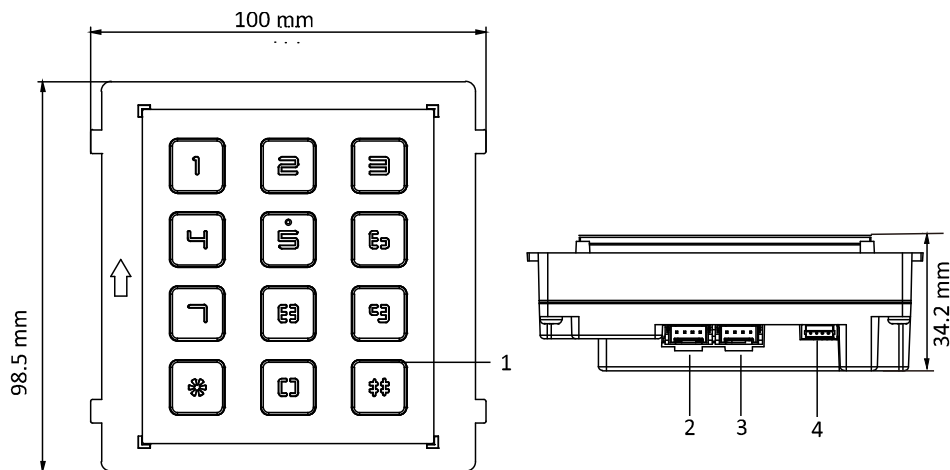

Specification

Model		DS-KD-KP
System parameters	Processor	Embedded MCU Processor
	Operation method	Physical Button
Interfaces	Module-connecting	2(1 Input, 1 Output)
	Debug	1
General	Physical button	12
	DIP Switch	8
	Power Input	12 VDC(Powered by the other module)
	Power Output	12 VDC(Powered for the other module)
	Power consumption	≤2 W
	Working temperature	-40° C to +60° C(-40° F to 140° F)
	Working humidity	10% to 95%
	Protection level	IP65, IK7
	Installation	Flush Mounting, Surface Mounting
	Dimensions (L × W × H)	98.5 mm × 100 mm × 34.2 mm (3.87" × 3.95" × 1.33")

Appearance and Interface

No.	Description
1	Button
2	Module-connecting Interface(output)
3	Module-connecting Interface(input)
4	Debug Port