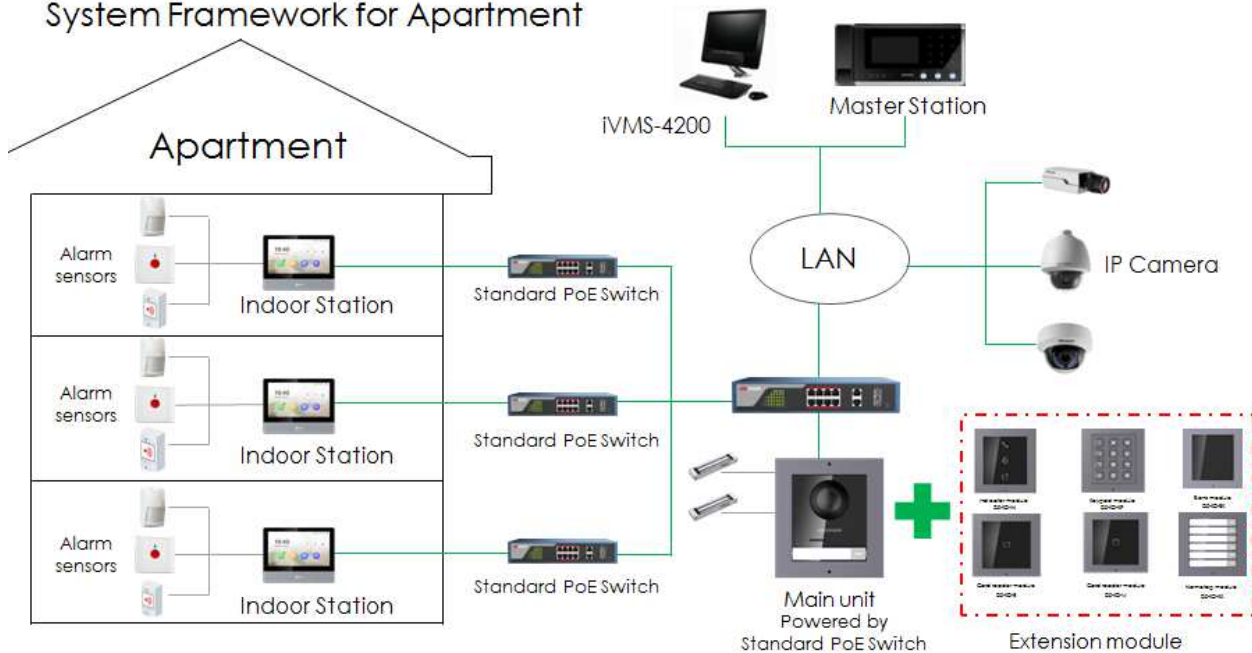

Typical Application

System Framework for Apartment