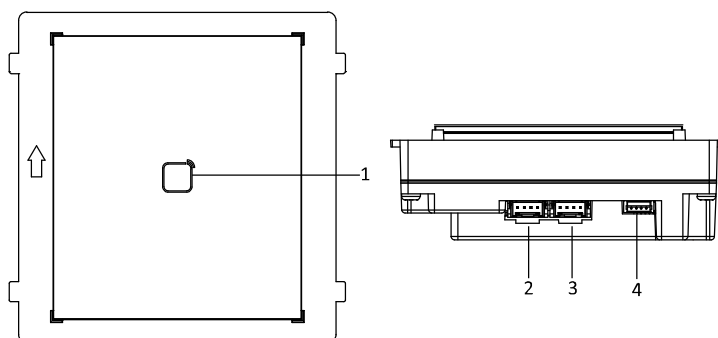

## Specification

Model		HK-DS-ID (EM)	HK-DS-ID (Mifare)
System parameters	Processor	Embedded MCU Processor	
	Internal card reader	Built-in Card Reader	
Interfaces	Module-connecting	2(1 Input, 1 Output)	
General	Card type	Mifare Card	EM Card
	DIP switch	8	
	Power input	12 VDC(Powered by the other module)	
	Power output	12 VDC(Powered for the other module)	
	Power consumption	≤2 W	
	Working temperature	-40° C to +60° C(-40° F to 140° F)	
	Working humidity	10% to 95%	
	IP protection level	IP65	
	Installation	Flush Mounting, Surface Mounting	
	Dimensions (L × W × H)	98.5 mm × 100 mm × 33.7 mm (3.87" × 3.95" × 1.33")	

## Appearance and Interface

No.	Description
1	Card Reading Area
2	Module-connecting Interface(output)
3	Module-connecting Interface(input)
4	Debug Port